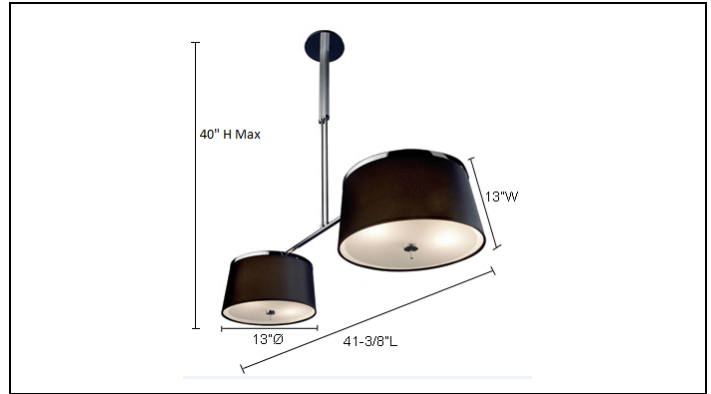

PD 618-2 • LEILA

ENVISAGE
PENDANT SERIES

Type	
Project	
Catalog No.	

CATALOG INFORMATION

MODEL	GROK	SHADE
PD 618-2 LEILA	20 2407 AG 05	B – Black W – White

DESCRIPTION

- 2- Light Adjustable Pendant
- Leila is a timeless classic suite featuring a beautiful black or white shade accented with a two-tone chrome and satin chrome and satin chrome finishes. The collection includes a one-light and two-light pendant with individual up/down illumination dimmer control switches, wall sconce, table lamps and floor lamp.
- Up-Down Illumination
- Individual Dimmer Control Switch
- Dimensions: 41-3/8" L x 13"W
- Height Adjustment: 40" max
- Shade: 13"Ø
- Finish: Aluminum with Chrome Accent and Frosted Diffuser Glass

LAMP:

- (4) Incandescent G12 120V 60W +
- (4) Halogen G9 120V 60W.

LISTING:

ETL Listed.

SERIES 618 – LEILA

PD 618-1

WS 618